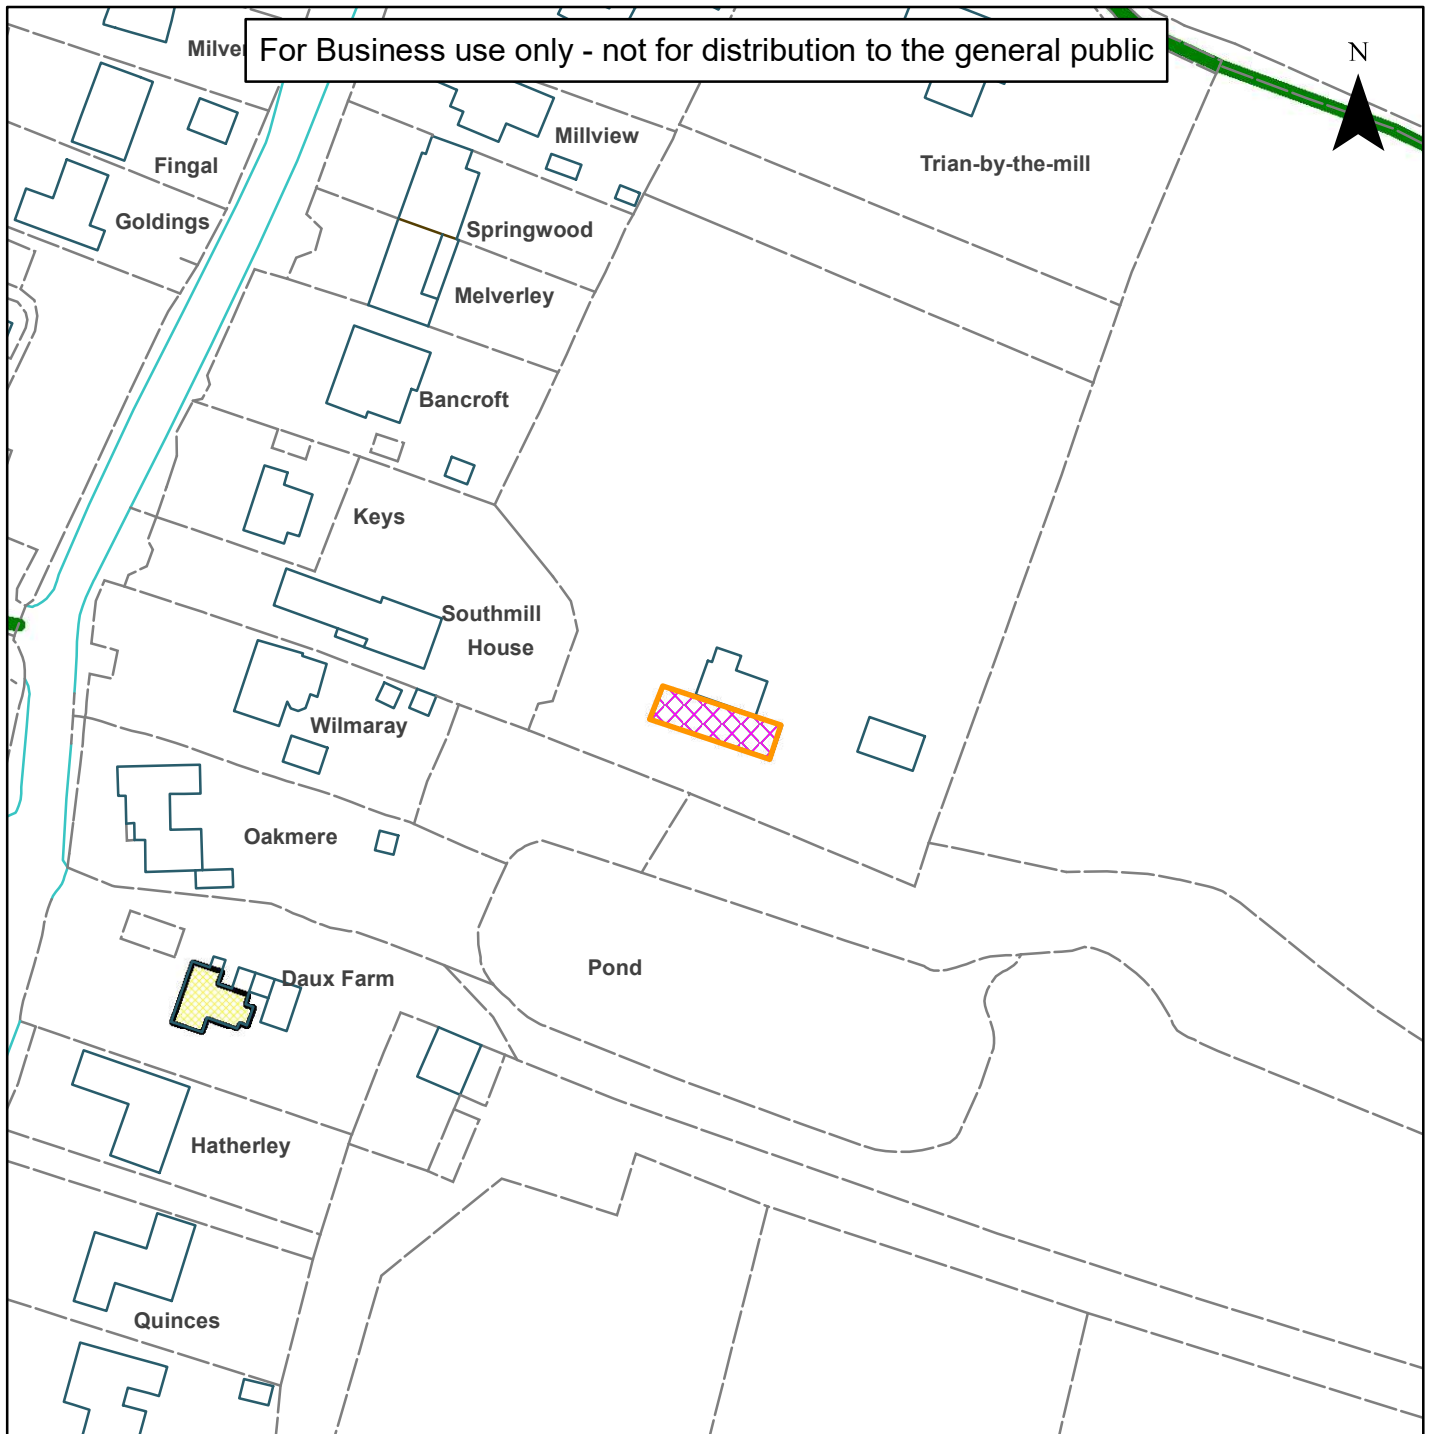

11) TPO/1551

**Horsham
District
Council**

Southmill House, Mill Road, West Chiltington, Pulborough,
West Sussex, RH20 2PZ

Scale: 1:1,250

Reproduced by permission of Ordnance Survey map on behalf of HMSO. © Crown copyright and database rights (2019). Ordnance Survey Licence.100023865